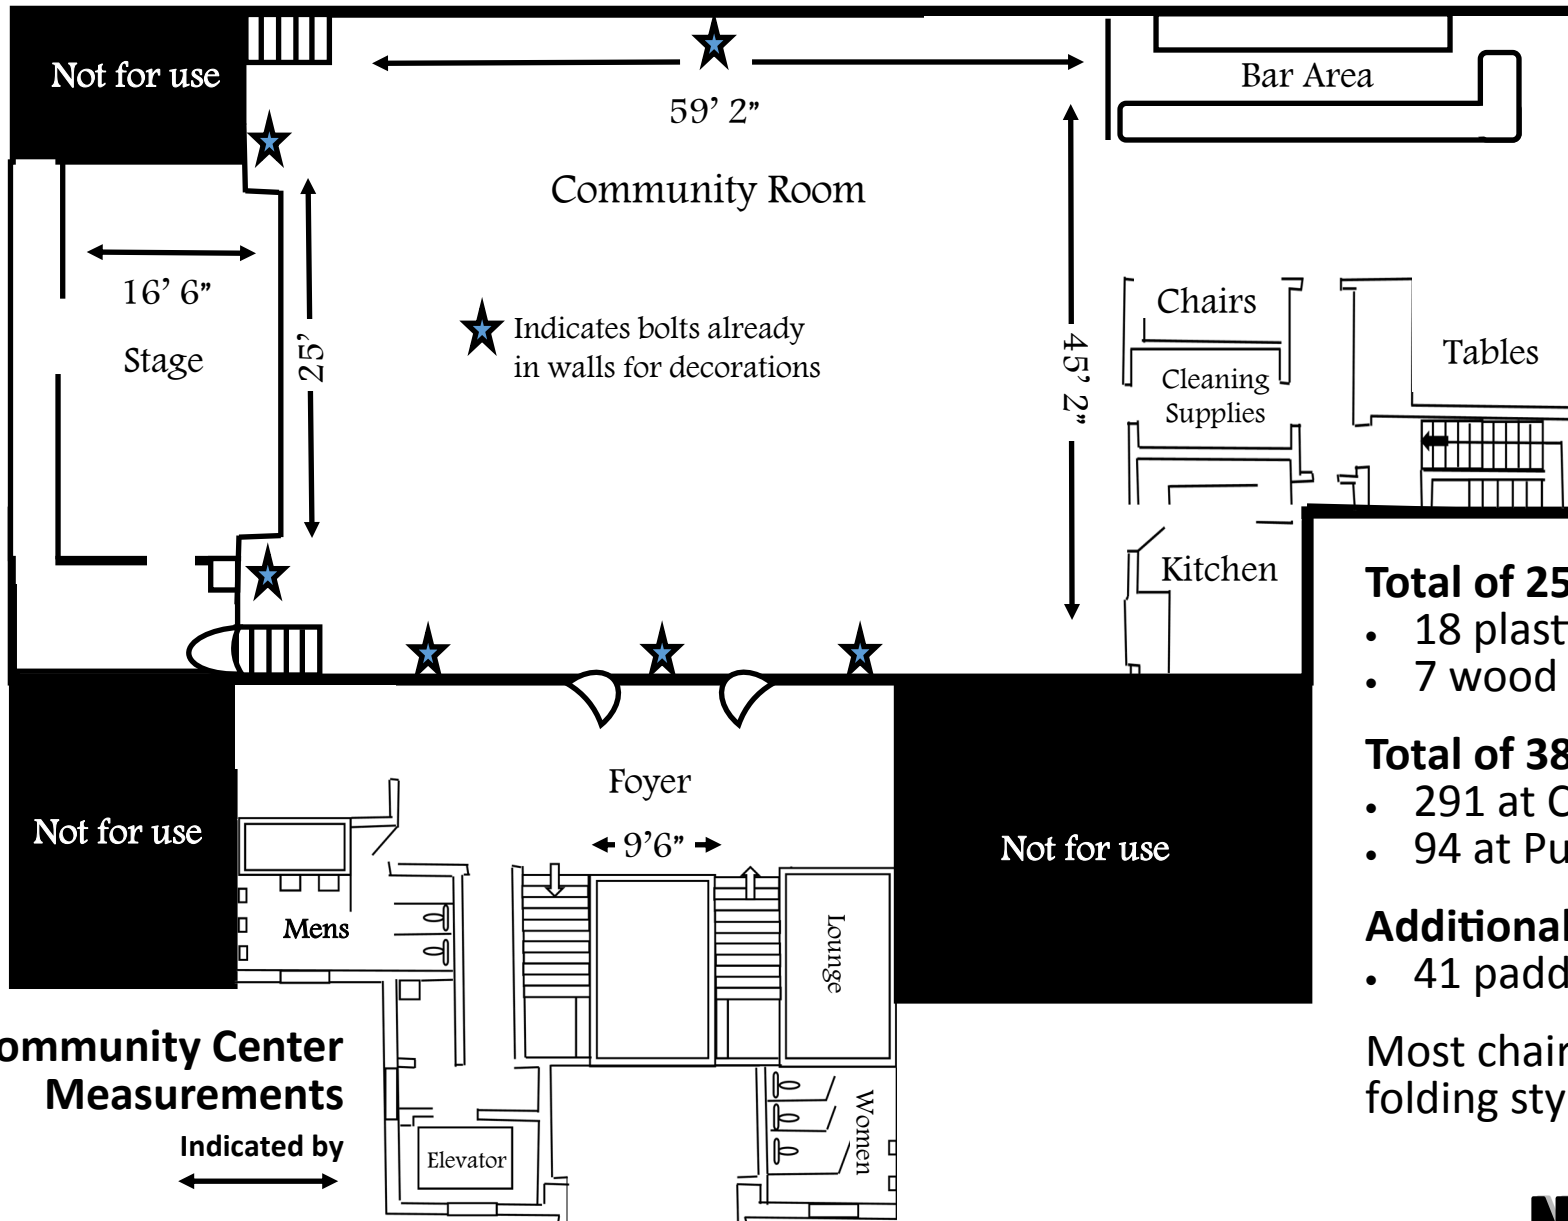

City of Hamilton Community Center (capacity 364)

- Total of 25 Tables**
- 18 plastic 8' by 30"
 - 7 wood 8' by 36"

- Total of 385 Chairs**
- 291 at City Hall
 - 94 at Public Works

- Additional chairs**
- 41 padded chairs

Most chairs are metal folding style

Community Center Measurements
Indicated by