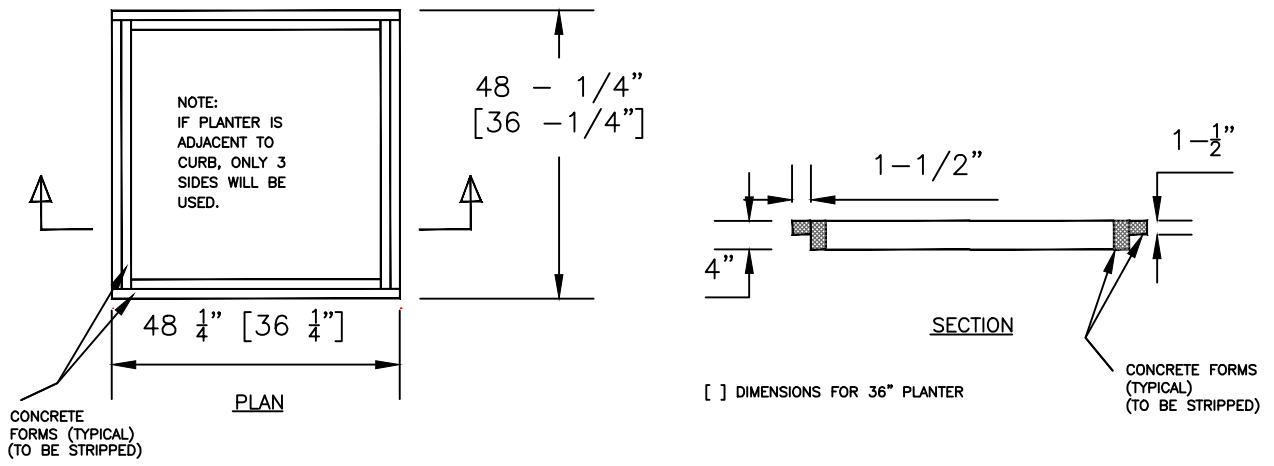

APPROVED	REVISIONS

CITY OF HAMILTON
DEPARTMENT OF PUBLIC WORKS
TYPICAL TREE PLANTING
ASSEMBLY
SHEET 1 OF 2
HC. 20.06.008-1

PUBLIC WORKS DIRECTOR

DATE

NEW TREE GRATE IN NEW SIDEWALK

NEW TREE GRATE IN EXISTING SIDEWALK