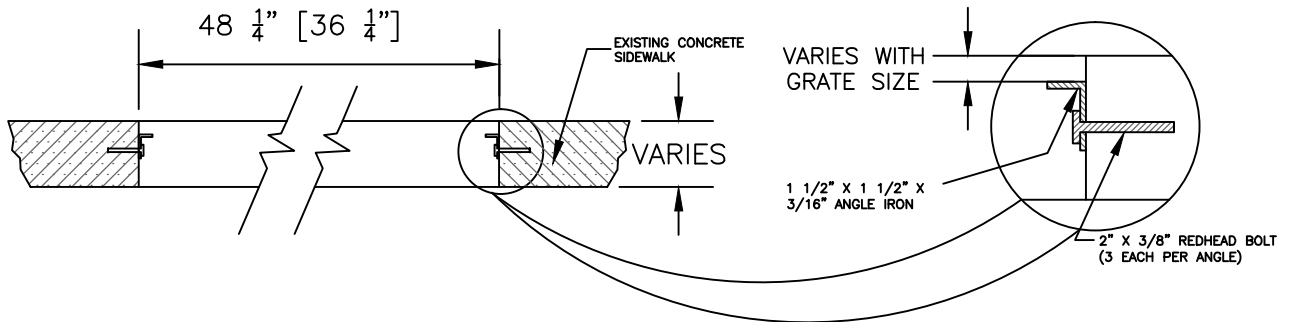

APPROVED	REVISIONS

CITY OF HAMILTON
DEPARTMENT OF PUBLIC WORKS
TYPICAL TREE PLANTING
ASSEMBLY
SHEET 1 OF 2
HC. 20.06.008-1

PUBLIC WORKS DIRECTOR

DATE

NEW TREE GRATE IN NEW SIDEWALK

NEW TREE GRATE IN EXISTING SIDEWALK