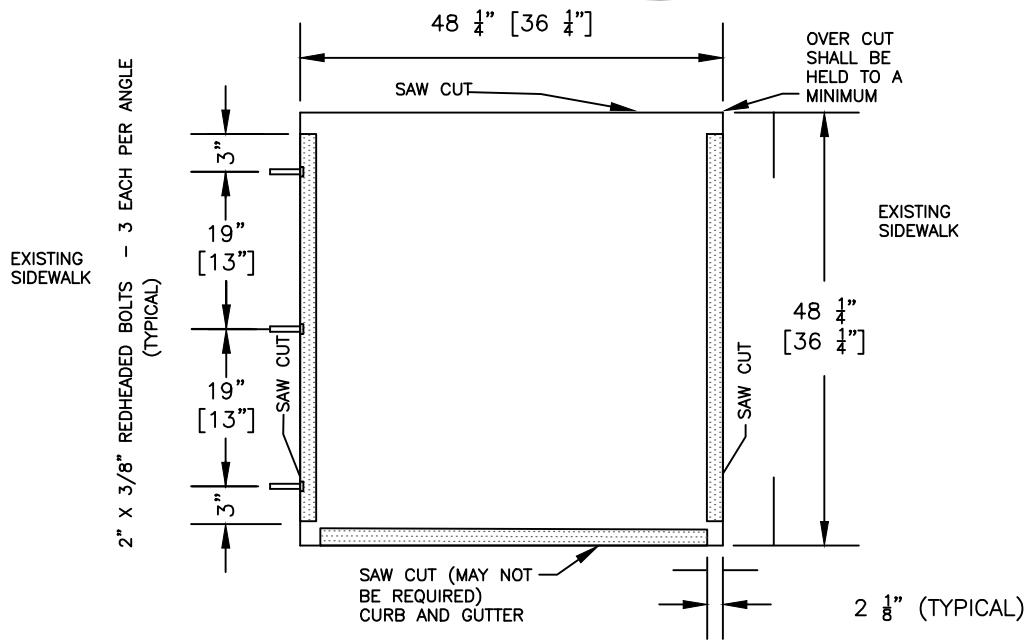

APPROVED	REVISIONS

CITY OF HAMILTON
DEPARTMENT OF PUBLIC WORKS
TYPICAL TREE PLANTING
ASSEMBLY
SHEET 1 OF 2
HC. 20.06.008-1

PUBLIC WORKS DIRECTOR

DATE

NEW TREE GRATE IN NEW SIDEWALK

NEW TREE GRATE IN EXISTING SIDEWALK